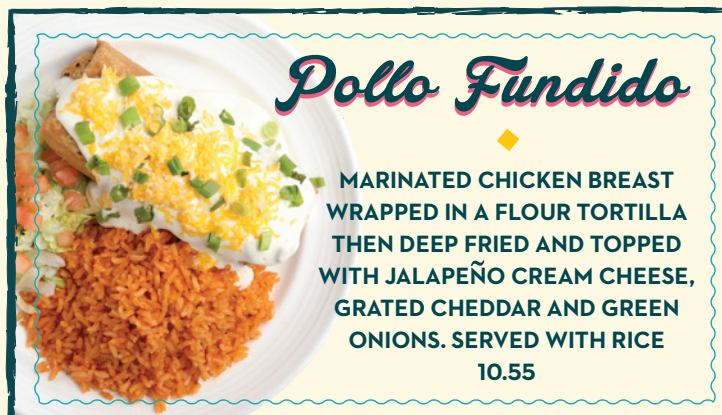

Some BURROS

ADD CHEESE OR MAKE IT ENCHILADA, CHIMICHANGA OR FUNDIDO STYLE FOR AN ADDITIONAL CHARGE.

BEAN 4.15

CARNE ASADA* 7.55

POLLO ASADO 7.55

VEGGIE BURRO 6.25

RED OR GREEN CHILI BEEF 5.95

MACHACA BEEF 5.95

SALADS & BOWLS

SOMEBURROS BOWL

CHOICE OF GREEN CHILI BEEF, CARNE ASADA OR POLLO ASADO, RICE, WHOLE BEANS, LETTUCE, GUACAMOLE, CHEESE AND TOMATO 9.95

THE ORIGINAL TACO SALAD

CRISPY SHELL, LETTUCE, GROUND BEEF, WHOLE BEANS, TOMATO, CHEESE, SOUR CREAM, GUACAMOLE 9.95